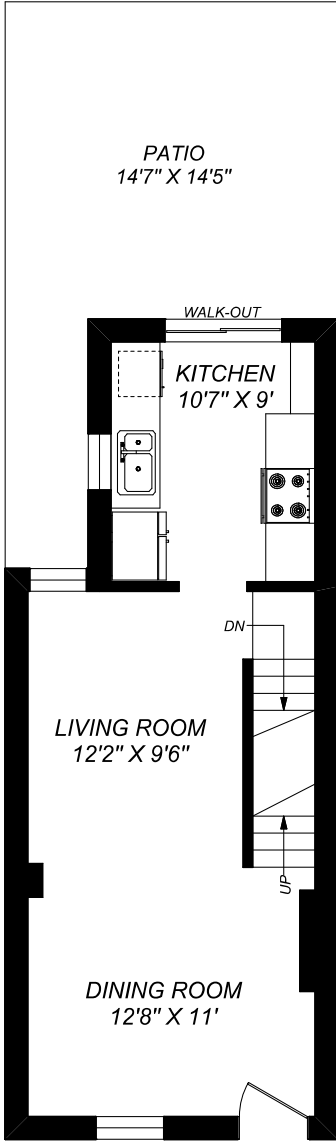

Floor Plans

MAIN FLOOR
488 SQUARE FEET

SECOND FLOOR
502 SQUARE FEET

THIRD FLOOR
307 SQUARE FEET

LOWER LEVEL
375 SQUARE FEET

truPlan
416 573 2096
E & O.E.

Floor plan may not be 100% accurate.